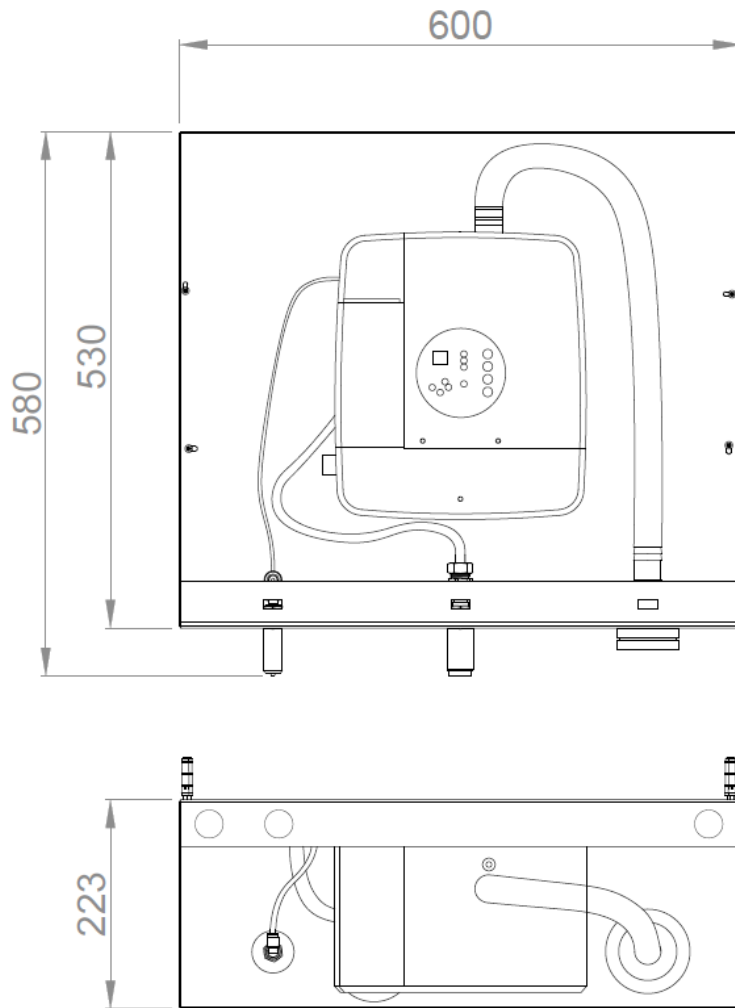

TECHNICAL DATA

- Stainless steel structure.
- Dimensions: 580 height x 600 width x 223 depth (mm).
- Regulation of the times and distance of the sensors from the module

Specifications of the hand dryer:

Specifications of the soap dispenser:

- Peristaltic pump.
- Capacity: 1,2 liters.

Specifications of the tap:

- Water flow: 1.89 l/min
- Maximum pressure: 8 bar.
- Minimum pressure: 0,5 bar.
- Recommended pressure: 3 bar.

SUGGESTED TEXT FOR PRESCRIPTION

NOFER multifunction compact furniture, to be installed behind the mirror, with Concept³ module. It has hand dryer (power: 1200 W), mixer faucet and automatic soap dispenser. Stainless steel structure. Dimensions: 580 height x 600 width x 223 depth (mm).

01851.S

TECHNICAL DRAWING

DIMENSIONS IN mm

NOFER S.L.
Ctra. Laureà Miró, 385-387
08980 · Sant Feliu de Llobregat (Barcelona)
Tel +34 934 742 423 · Fax +34 934 743 548
nofer@nofer.com · www.nofer.com